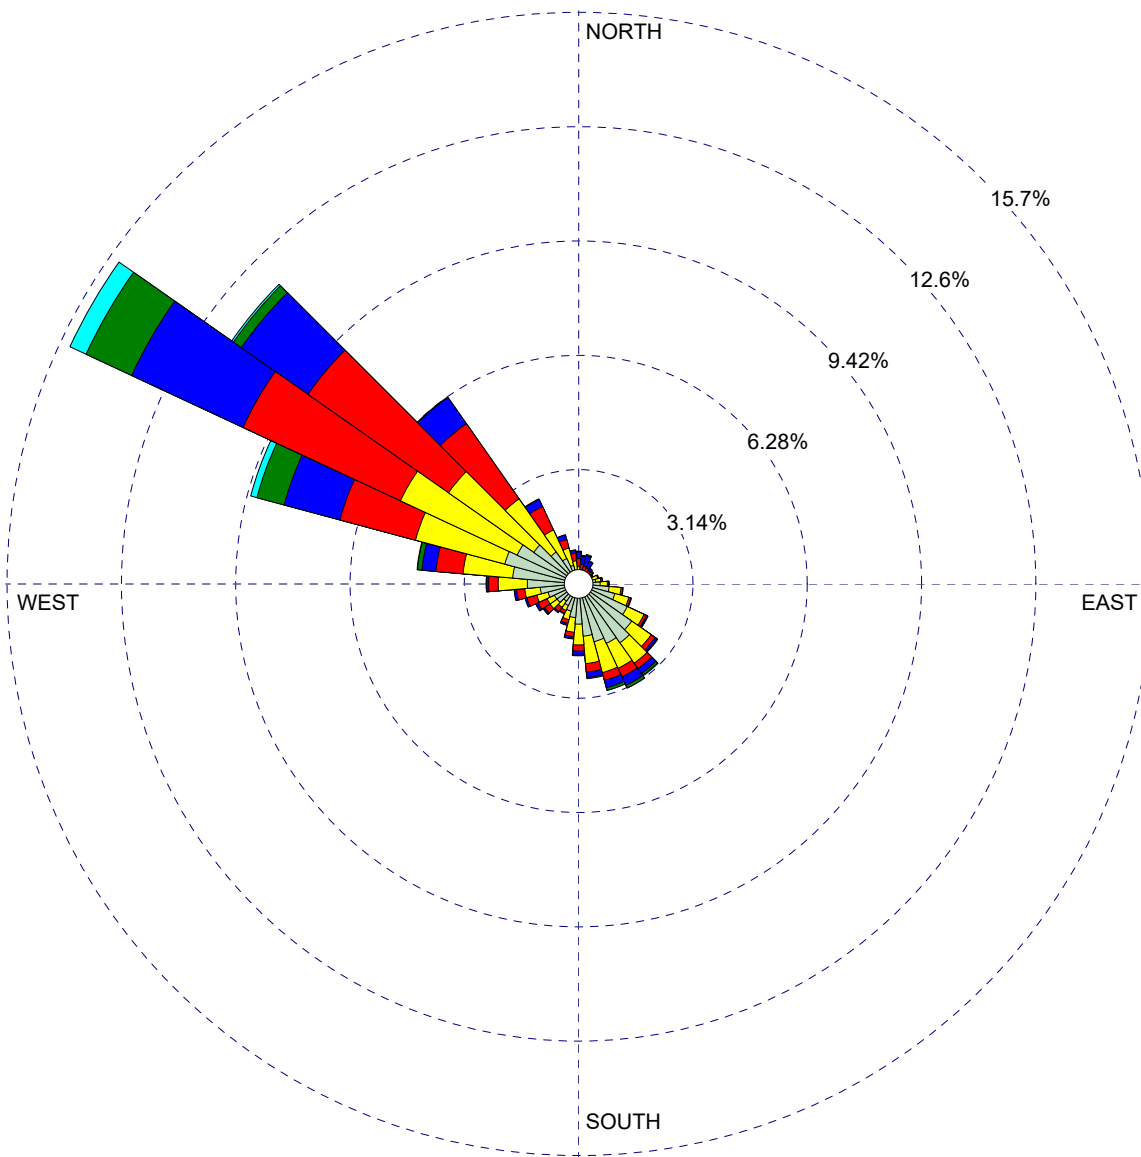

WIND ROSE PLOT:

Santa Maria Airport 2019-2023
U* adjustment

DISPLAY:

Wind Speed
Direction (blowing from)

DATA PERIOD:

Start Date: 1/1/2019 - 00:00
End Date: 12/31/2023 - 23:59

TOTAL COUNT:

43468 hrs.

CALM WINDS:

6.30%

AVG. WIND SPEED:

3.28 m/s

DATE:

10/28/2024