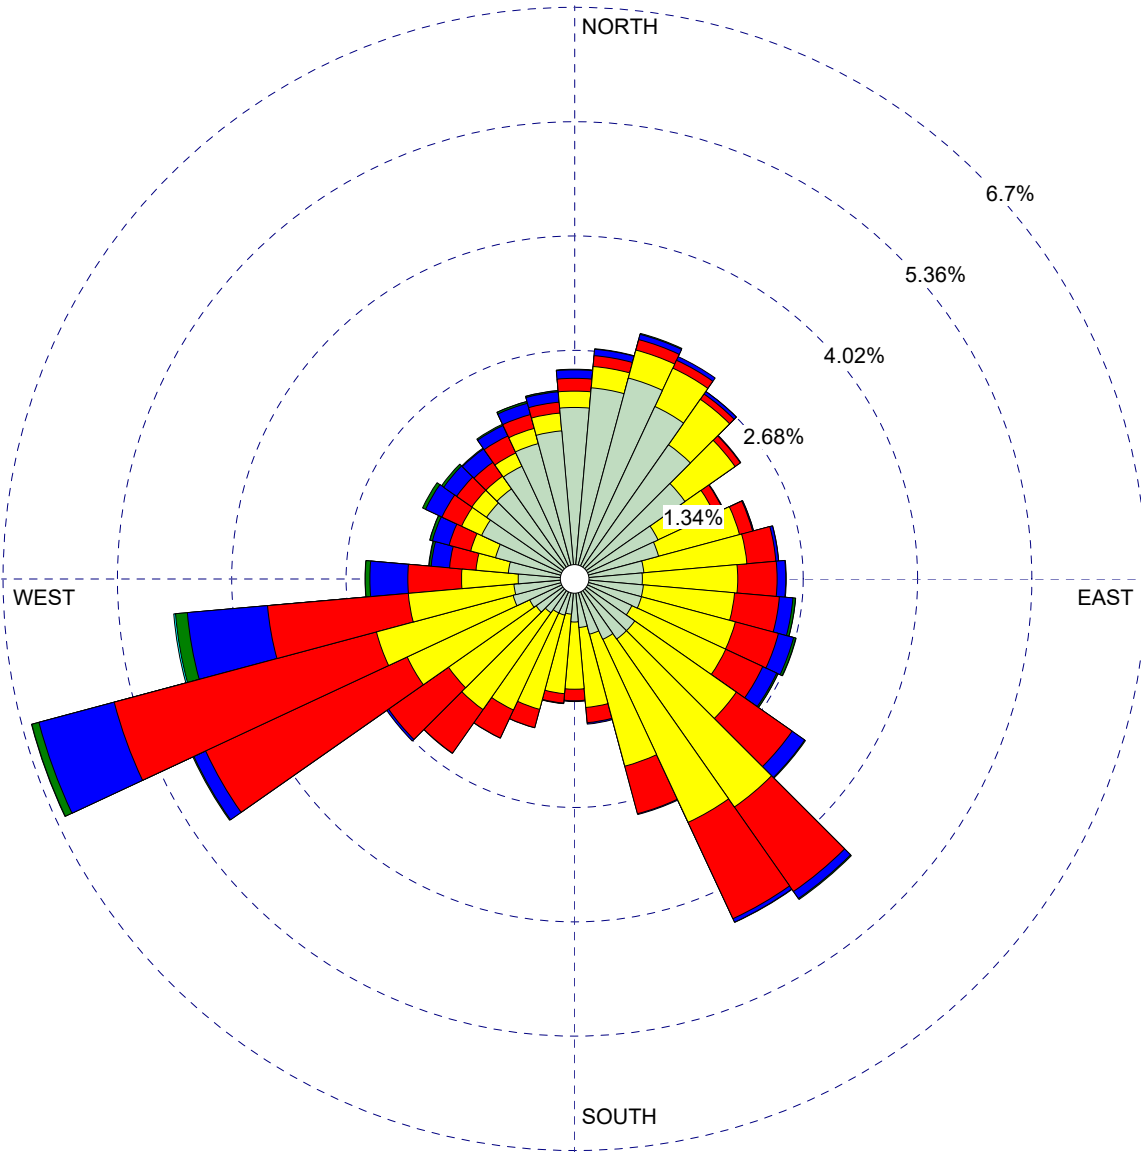

WIND ROSE PLOT:

**Santa Barbara Airport 2019-2023**  
**U\* adjustment**

DISPLAY:

**Wind Speed**  
**Direction (blowing from)**

DATA PERIOD:

**Start Date: 1/1/2019 - 00:00**  
**End Date: 12/31/2023 - 23:59**

TOTAL COUNT:

**43638 hrs.**

CALM WINDS:

**3.66%**

AVG. WIND SPEED:

**2.74 m/s**

DATE:

**10/28/2024**