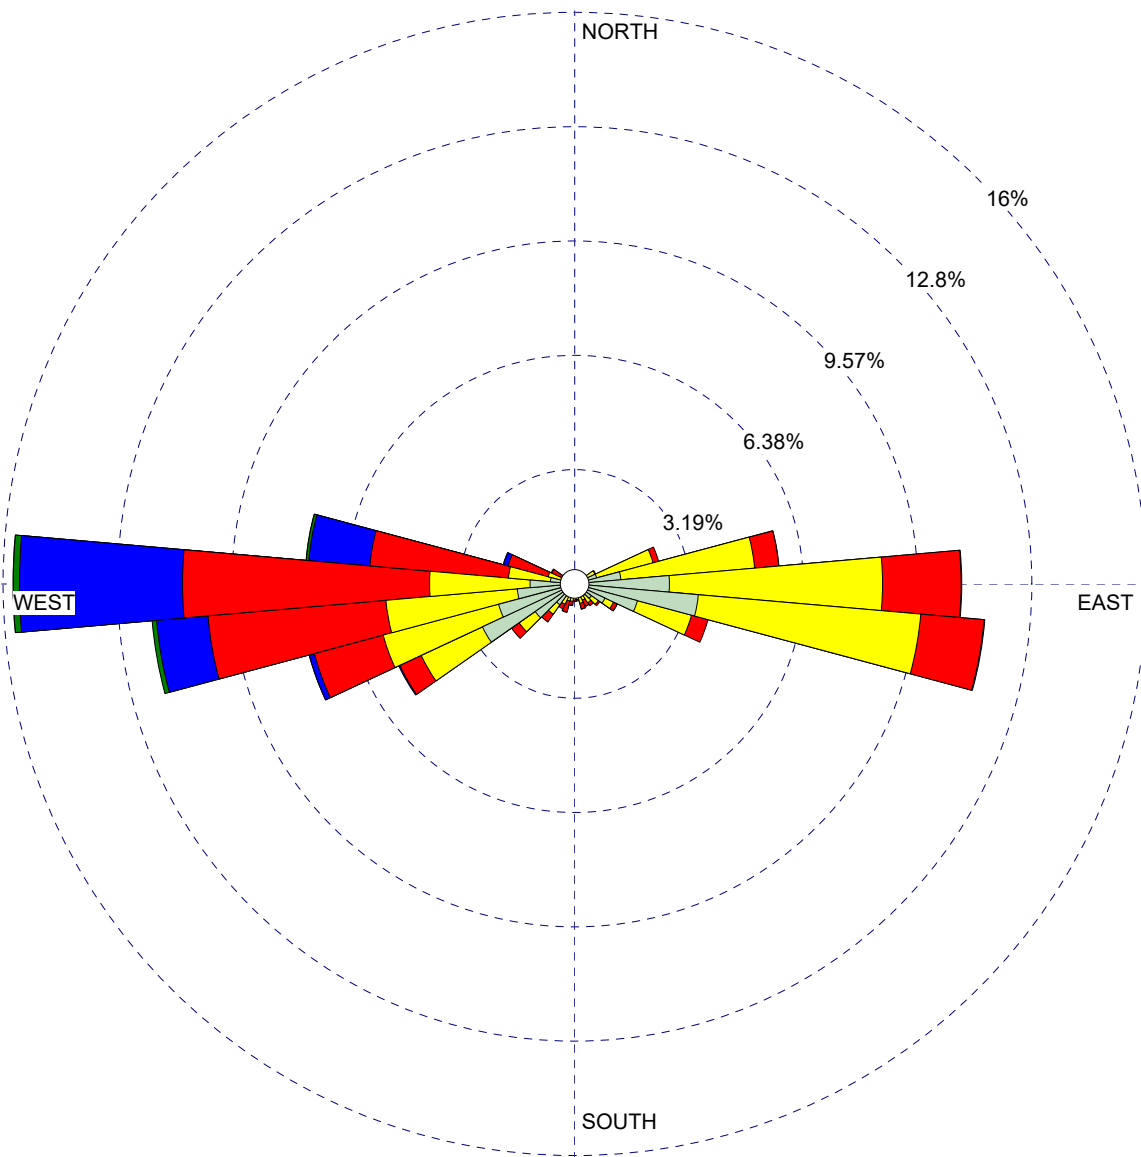

WIND ROSE PLOT:
Paradise Road 2019-2023

DISPLAY:
Wind Speed
Direction (blowing from)

WIND SPEED
(m/s)

- >= 11.10
- 8.80 - 11.10
- 5.70 - 8.80
- 3.60 - 5.70
- 2.10 - 3.60
- 0.50 - 2.10

Calms: 0.81%

DATA PERIOD:
Start Date: 1/1/2019 - 00:00
End Date: 12/31/2023 - 23:59

TOTAL COUNT:	CALM WINDS:
43821 hrs.	0.81%

AVG. WIND SPEED:
3.19 m/s

DATE:
10/28/2024