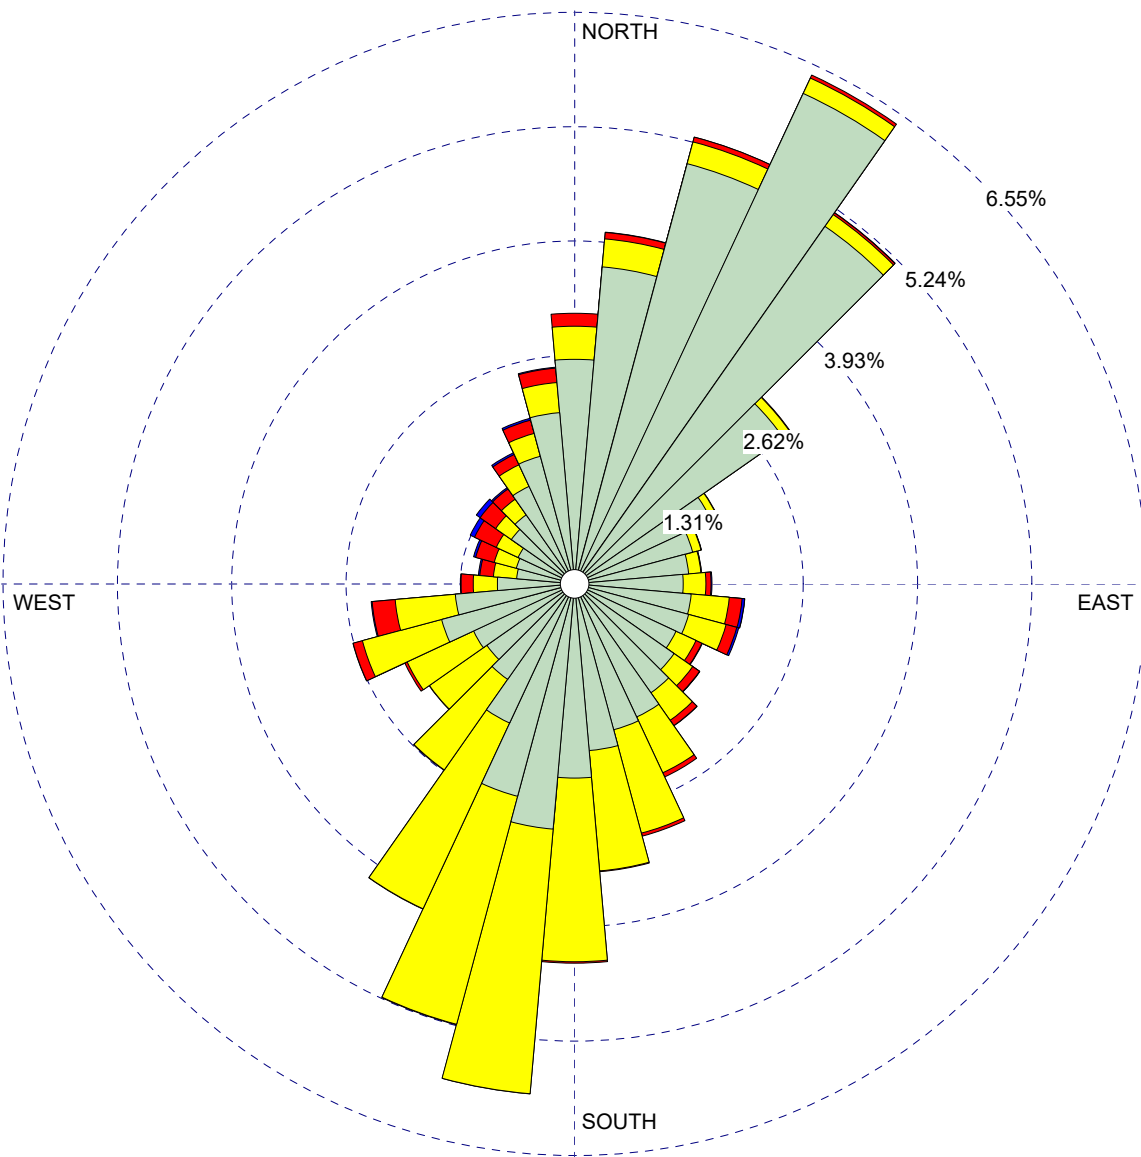

WIND ROSE PLOT:

Goleta 2019-2023

DISPLAY:

**Wind Speed
Direction (blowing from)**

WIND SPEED (m/s)

- >= 11.10
- 8.80 - 11.10
- 5.70 - 8.80
- 3.60 - 5.70
- 2.10 - 3.60
- 0.50 - 2.10

Calms: 3.66%

DATA PERIOD:
Start Date: 1/1/2019 - 00:00
End Date: 12/31/2023 - 23:59

TOTAL COUNT:	CALM WINDS:
43820 hrs.	3.66%

AVG. WIND SPEED:
1.50 m/s

DATE:
10/28/2024