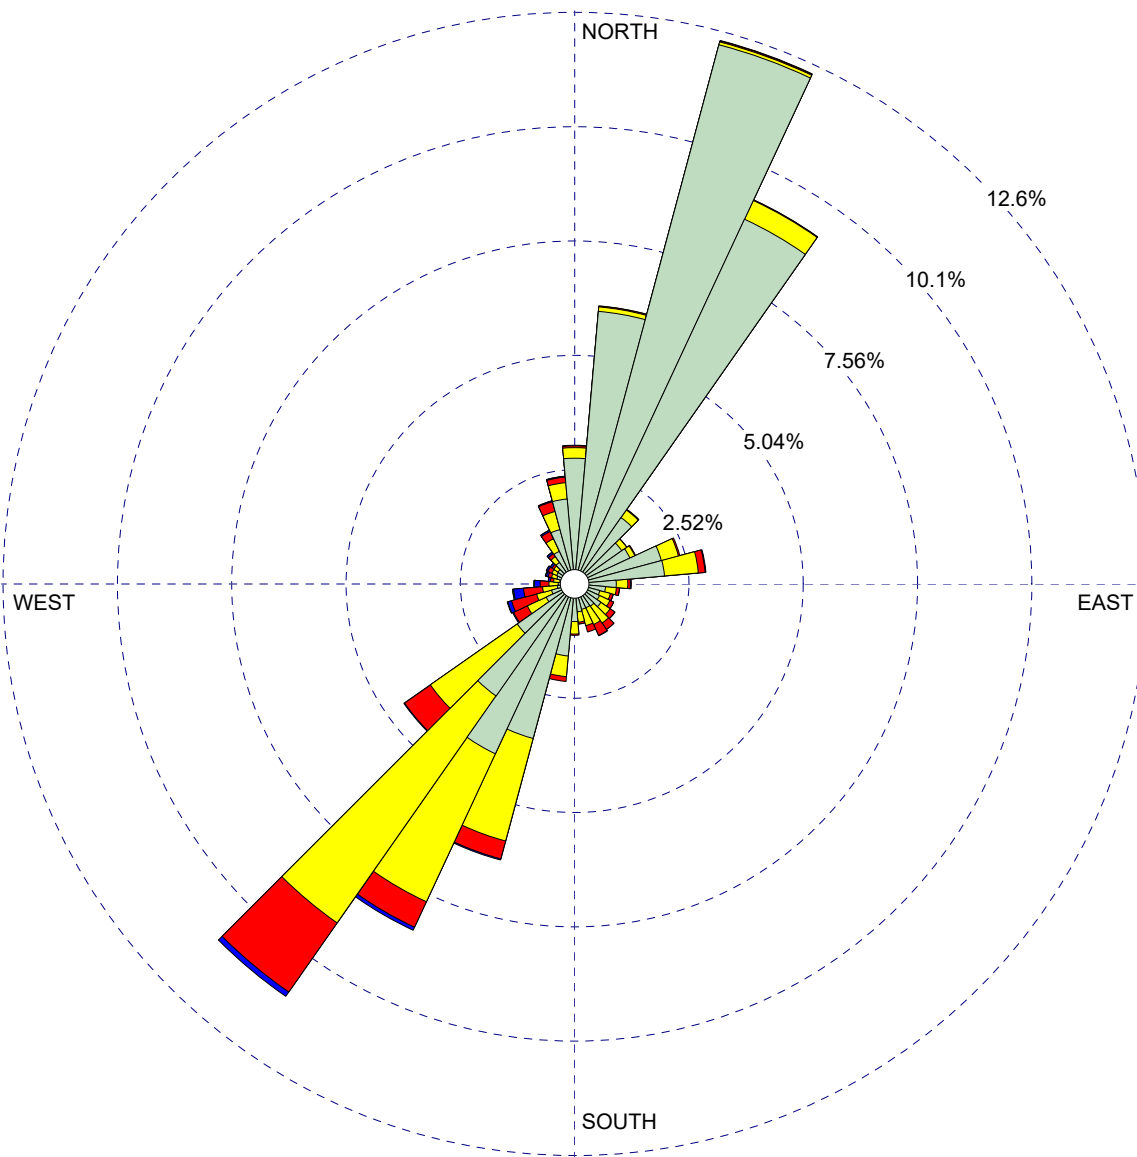

WIND ROSE PLOT:
Ellwood 2019-2023

DISPLAY:
Wind Speed
Direction (blowing from)

DATA PERIOD:

Start Date: 1/1/2019 - 00:00
End Date: 12/31/2023 - 23:59

TOTAL COUNT:

43773 hrs.

CALM WINDS:

1.19%

AVG. WIND SPEED:

1.83 m/s

DATE:

10/28/2024