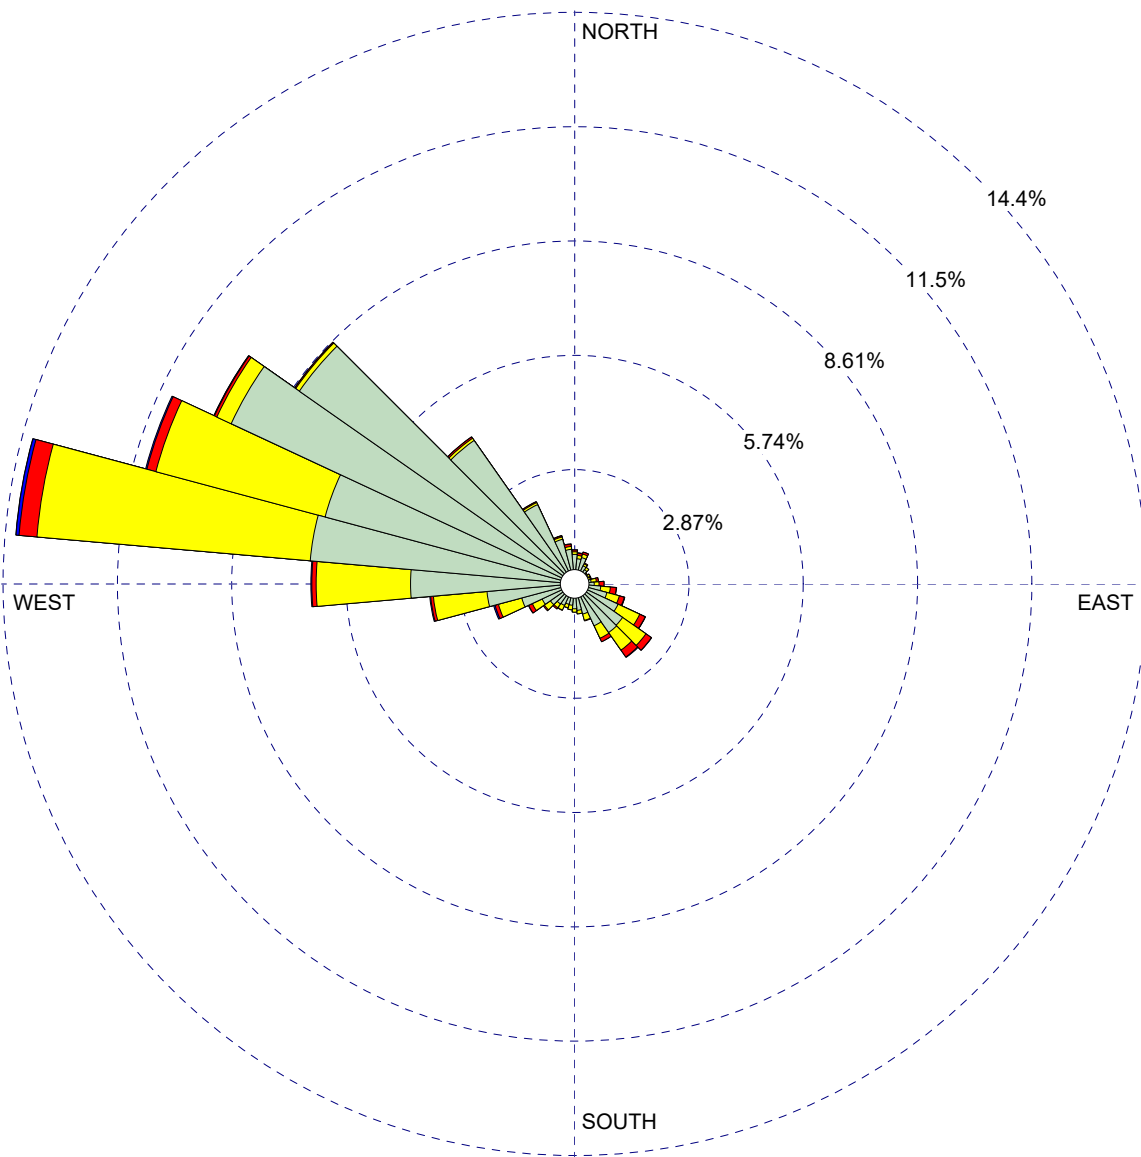

WIND ROSE PLOT:  
**Carpinteria 2019-2023**

DISPLAY:  
**Wind Speed**  
**Direction (blowing from)**

WIND SPEED  
(m/s)

- >= 11.10
- 8.80 - 11.10
- 5.70 - 8.80
- 3.60 - 5.70
- 2.10 - 3.60
- 0.50 - 2.10

Calms: 10.73%

DATA PERIOD:

**Start Date: 1/1/2019 - 00:00**  
**End Date: 12/31/2023 - 23:59**

TOTAL COUNT:

**43822 hrs.**

CALM WINDS:

**10.73%**

AVG. WIND SPEED:

**1.36 m/s**